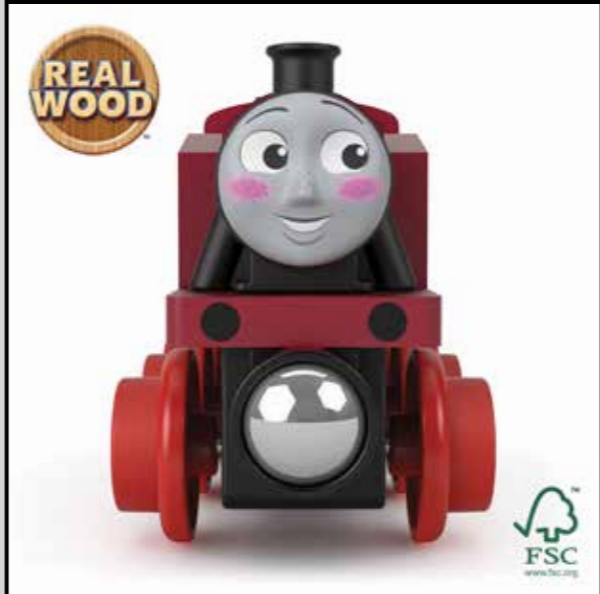

# HBJ92: THOMAS & FRIENDS™ WOODEN RAILWAY ROSIE ENGINE | FEATURE CALL OUTS

HERO IMAGE

1 HBJ92\_PIP\_HERO.psd

2 HBJ92\_FeatureCallouts\_1\_US.psd

3 HBJ92\_FeatureCallouts\_2\_US.psd

4 HBJ92\_FeatureCallouts\_3\_US.psd