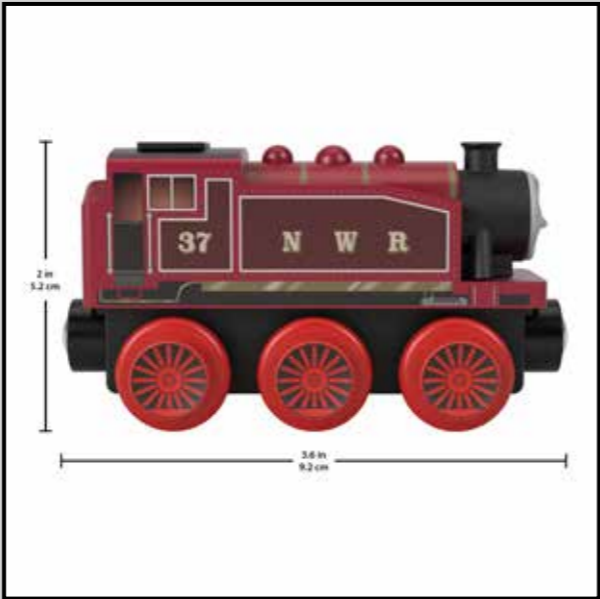

HBJ92_scale_reference.psd