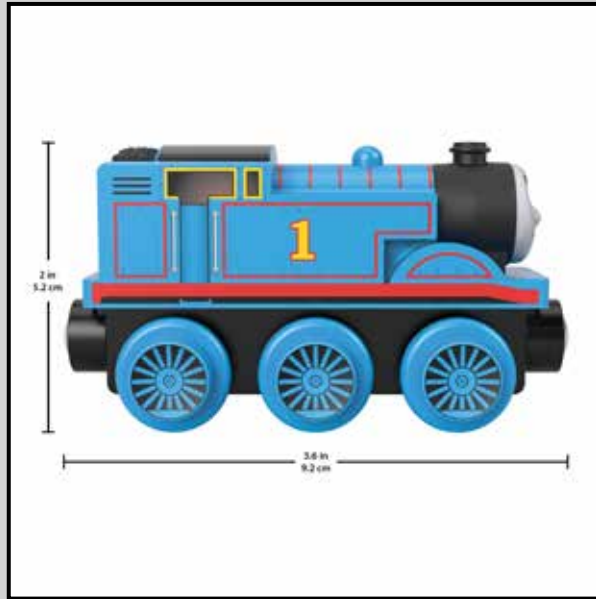

HBJ85: THOMAS & FRIENDS™ WOODEN RAILWAY THOMAS ENGINE | FEATURE CALL OUTS

HERO IMAGE

1 HBJ85_PIP_HERO.psd

2 HBJ85_FeatureCallouts_1_US.psd

3 HBJ85_FeatureCallouts_2_US.psd

4 HBJ85_FeatureCallouts_3_US.psd

5 HBJ85_FeatureCallouts_4_US.psd

HBJ85_scale_reference.psd