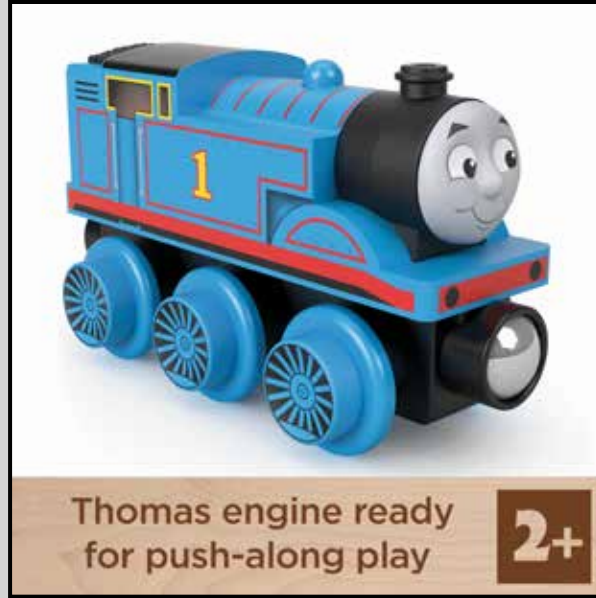

HBJ85: THOMAS & FRIENDS™ WOODEN RAILWAY THOMAS ENGINE | FEATURE CALL OUTS

HERO IMAGE

1 HBJ85_PIP_HERO.psd

2 HBJ85_FeatureCallouts_1_US.psd

3 HBJ85_FeatureCallouts_2_US.psd

4 HBJ85_FeatureCallouts_3_US.psd

5 HBJ85_FeatureCallouts_4_US.psd